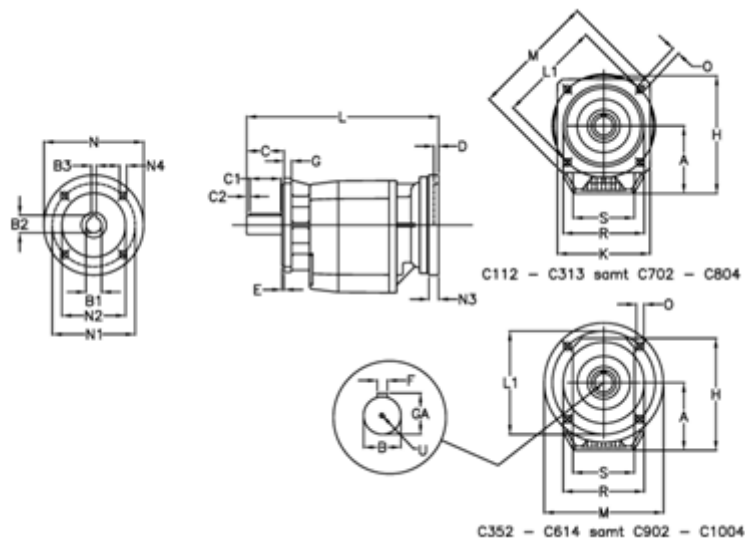

Data Sheet

Article number: 406008103202430
 Description: Helical gearbox
 C804F-1032-P80B5

Measures

A = 247.0	D = 4.0	L1 = 350	R = 320
B = 80	E = 5	M = 400	S = 300
B1 = 19	F = 22	N = 200	U = M20x42
B2 = 21.8	G = 20	N1 = 165	
B3 = 6	GA = 85.0	N2 = 130	
C = 140	H = 422.0	N3 = 0	
C1 = 110	K = 350	N4 = M10x12	
C2 = 15	L = 596.0	O = 18.0	